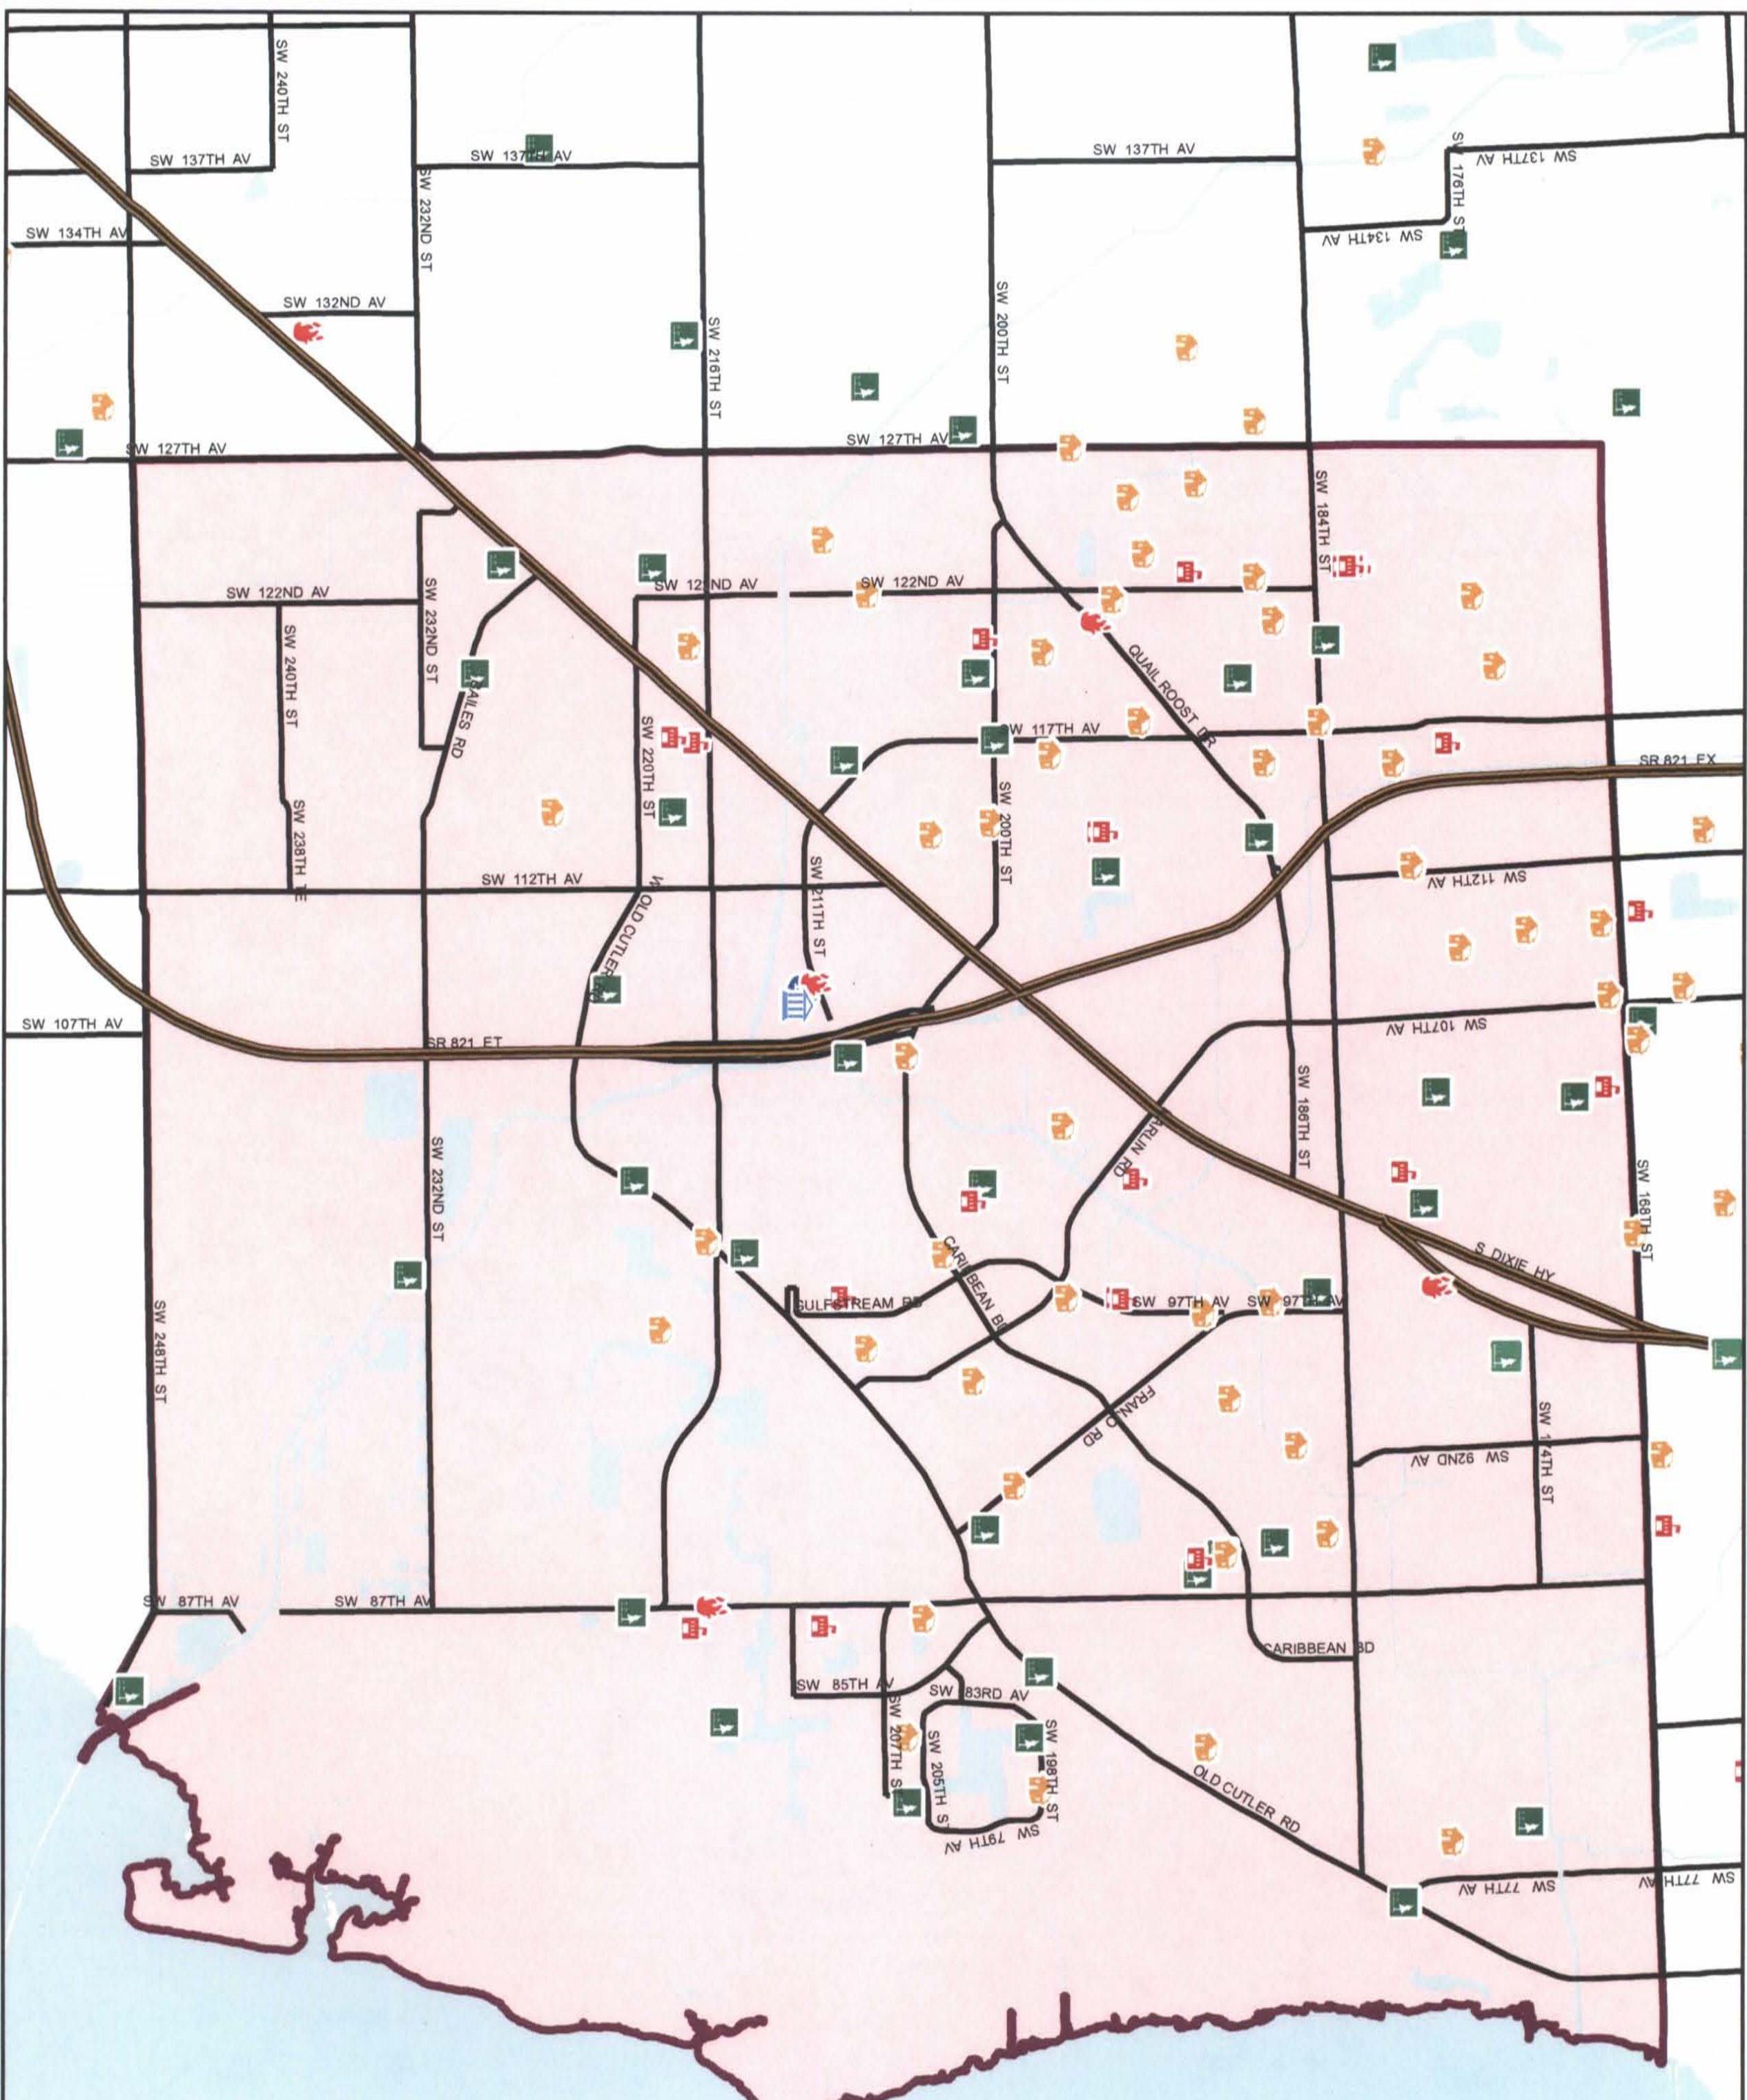

Miami-Dade County South Miami-Dade Study Area

Legend

- South Miami-Dade Study Area
- Water
- Adult Congregate Living Facility
- Miami-Dade Public School
- Miami-Dade County Library
- Miami-Dade County Fire Station
- Miami-Dade County Police Station
- Miami-Dade County Park
- Municipal Park
- Highway
- Major Road

This map was prepared by the Miami-Dade County Enterprise Technology Services Department Strategic Technologies Division November, 2006

Sharing Excellence Every Day